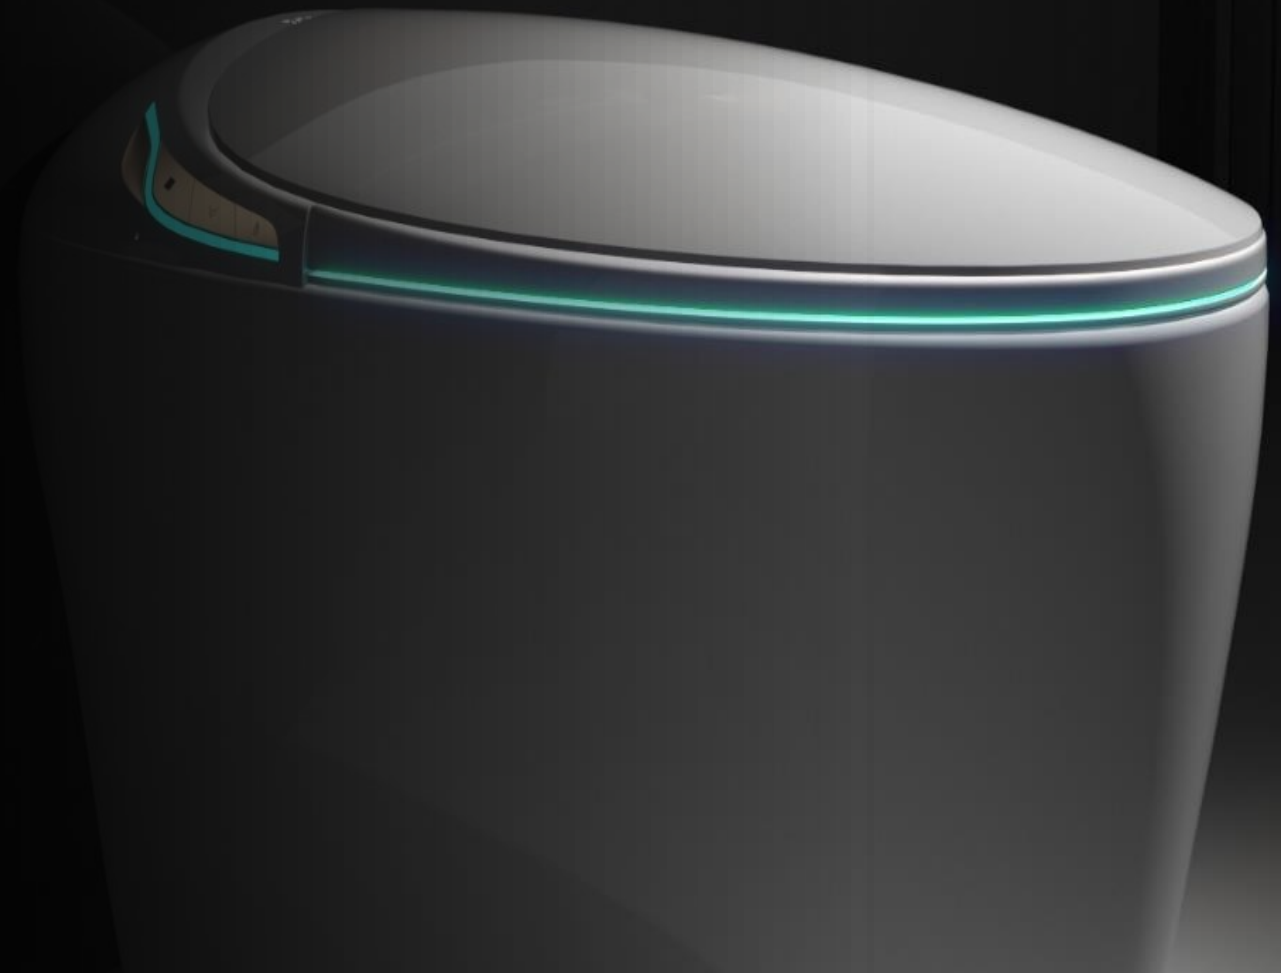

Experience unparalleled comfort and hygiene with a smart toilet that combines advanced technology with modern luxury

---

## Night light

Guiding you through the night with a soft, gentle glow, smart toilet lights bring comfort and peace in your quietest moments.

## Automatic Lid and Seat

effortlessly opens and closes without the need for manual contact, enhancing hygiene and convenience.

**Innovative Water Tank:** The integrated water tank offers a dependable water supply, ensuring powerful and efficient flushes while minimizing water consumption.

**Precision Pump Technology:** Our smart pump regulates water pressure for optimal bidet functionality, providing a customizable and comfortable cleansing experience.