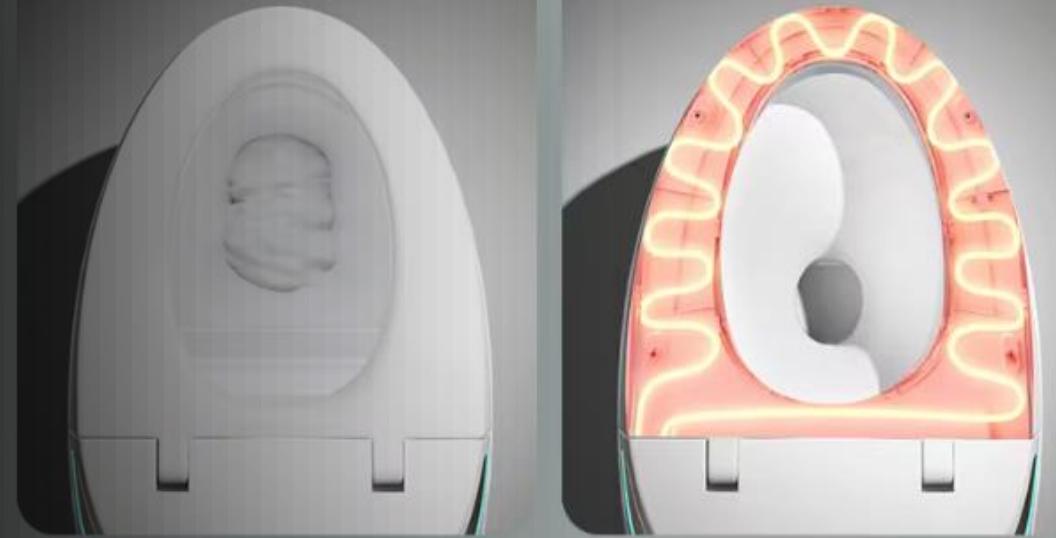

Foam Shield

---

1. Odor Control: The foam acts as a barrier to minimize unpleasant odors from escaping the bowl.

2. Splash Prevention: It reduces splashing during use, creating a more comfortable and hygienic experience.

Heated seat

1. Adjustable Temperature: control or touchscreen panel.
2. Energy Efficiency
3. Quick Heating
4. Consistent Comfort