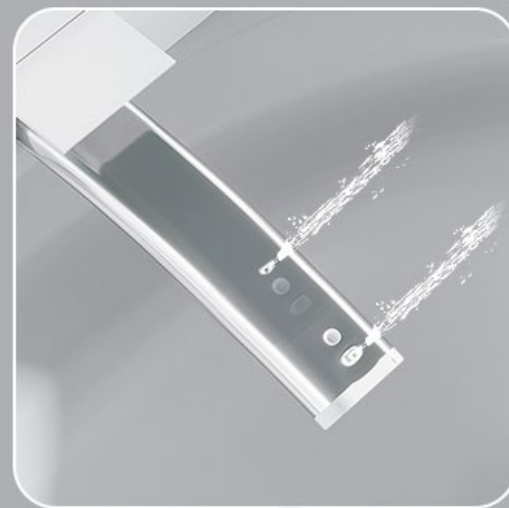

ZIMA HOME

Experience unparalleled comfort and hygiene with a smart toilet that combines advanced technology with modern luxury

effortlessly opens and closes without the need for manual contact, enhancing hygiene and convenience.

Experience unparalleled comfort and hygiene with a smart toilet that combines advanced technology with modern luxury

ZIMA HOME

UV STERILIZATION LAMP

in a smart toilet uses ultraviolet light to kill bacteria, viruses, and other harmful microorganisms in the toilet bowl. This feature ensures a higher level of cleanliness by sterilizing the surface after each use, reducing the need for frequent manual cleaning

SEAT RING HEATING

- Gear 1 34°C
- Gear 2 37°C
- Gear 3 40°C
- Gear 4 Normal Temperature

 Buttocks Washing

 Female Cleaning

 Move Cleaning

 Automatic Cleaning

Foam Shield

wind

water

36 °C

seat

auto

- Approaching, cover open automatically
- Foot sensor activated
- Using
- Leaving, cover and seat auto closed.

Night light

36 °C
seat auto