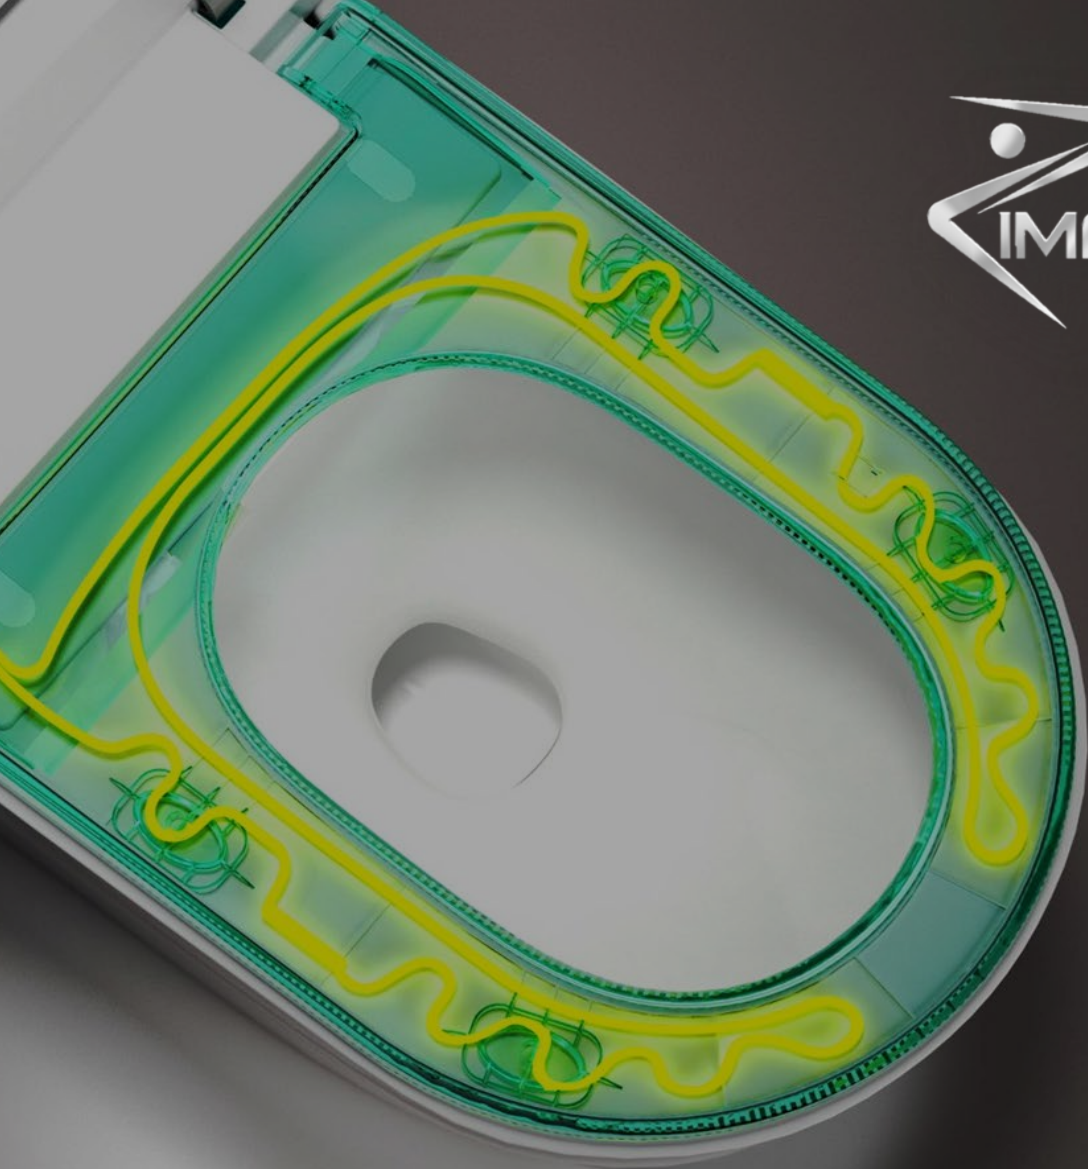

ZIMA HOME

Experience unparalleled comfort and hygiene with a smart toilet that combines advanced technology with modern luxury

effortlessly opens and closes without the need for manual contact, enhancing hygiene and convenience.

Experience unparalleled comfort and hygiene with a smart toilet that combines advanced technology with modern luxury

ZIMA HOME

UV STERILIZATION LAMP

in a smart toilet uses ultraviolet light to kill bacteria, viruses, and other harmful microorganisms in the toilet bowl. This feature ensures a higher level of cleanliness by sterilizing the surface after each use, reducing the need for frequent manual cleaning

water

36 °C

seat

auto

- Approaching, cover open automatically
- Foot sensor activated
- Using
- Leaving, cover and seat auto closed.

Night light

36 °C
seat auto