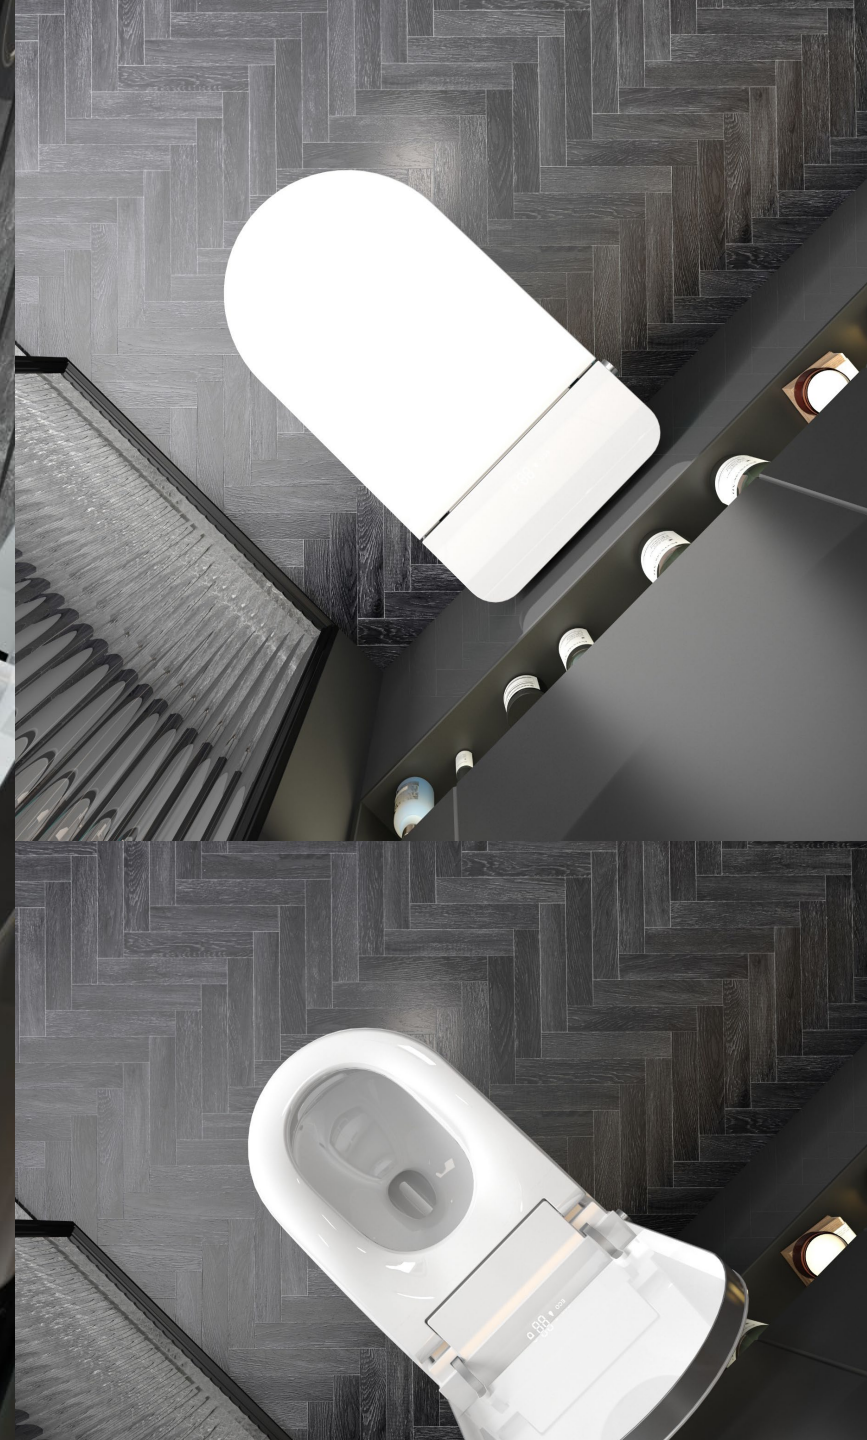

ZIMA HOME

Experience unparalleled comfort and hygiene with a smart toilet that combines advanced technology with modern luxury

effortlessly opens and closes without the need for manual contact, enhancing hygiene and convenience.

Experience unparalleled comfort and hygiene with a smart toilet that combines advanced technology with modern luxury

ZIMA HOME

UV STERILIZATION LAMP

in a smart toilet uses ultraviolet light to kill bacteria, viruses, and other harmful microorganisms in the toilet bowl. This feature ensures a higher level of cleanliness by sterilizing the surface after each use, reducing the need for frequent manual cleaning

water

36 °C

seat

auto

- Approaching, cover open automatically
- Foot sensor activated
- Using
- Leaving, cover and seat auto closed.

Night light

36 °C
seat auto