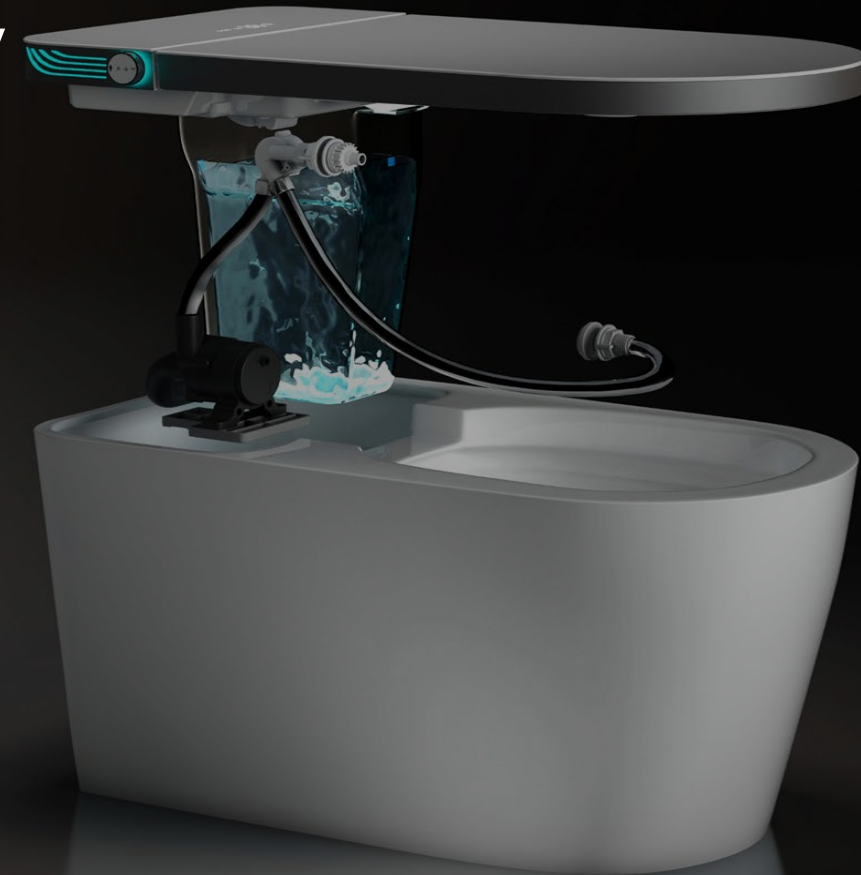

ZIMA HOME

Experience unparalleled comfort and hygiene with a smart toilet that combines advanced technology with modern luxury

effortlessly opens and closes without the need for manual contact, enhancing hygiene and convenience.

Experience unparalleled comfort and hygiene with a smart toilet that combines advanced technology with modern luxury

ZIMA HOME

UV STERILIZATION LAMP

in a smart toilet uses ultraviolet light to kill bacteria, viruses, and other harmful microorganisms in the toilet bowl. This feature ensures a higher level of cleanliness by sterilizing the surface after each use, reducing the need for frequent manual cleaning

SEAT RING HEATING

- Gear 1 34°C
- Gear 2 37°C
- Gear 3 40°C
- Gear 4 Normal Temperature

 Buttocks Washing

 Female Cleaning

 Move Cleaning

 Automatic Cleaning

Foam Shield

wind

water

36 °C

seat

auto

- Approaching, cover open automatically
- Foot sensor activated
- Using
- Leaving, cover and seat auto closed.

Night light

36 °C
seat auto