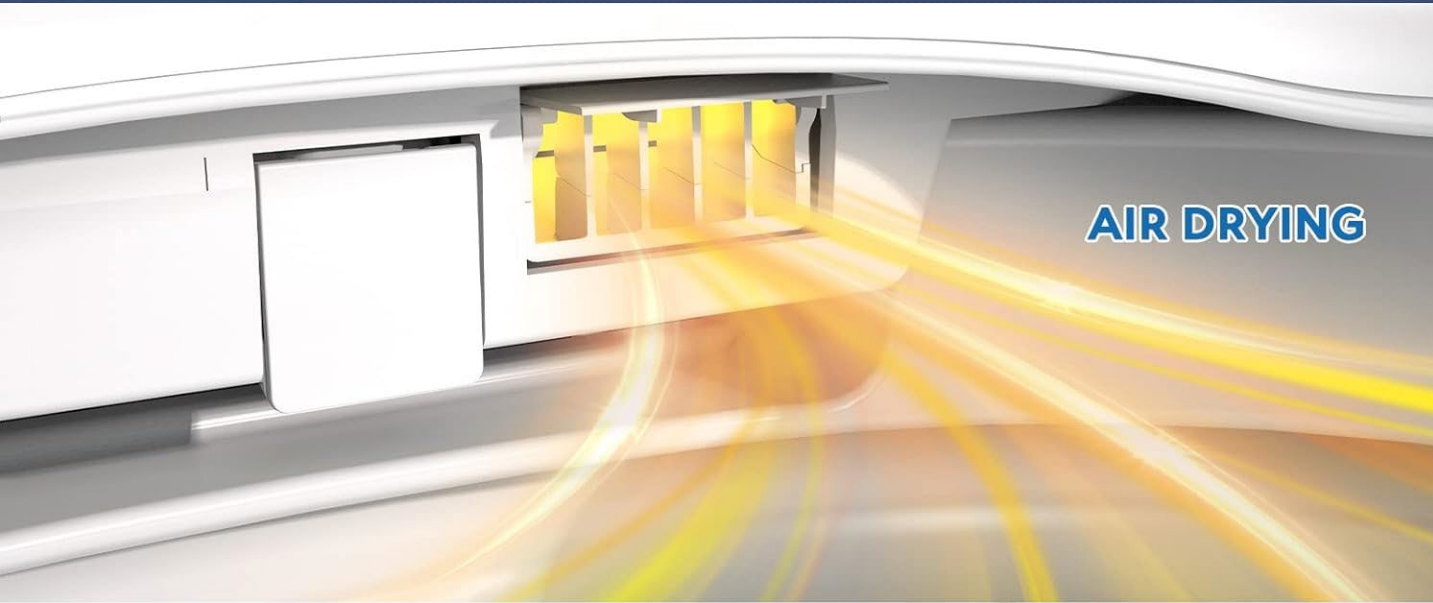

4 Gear Adjustment Temperature