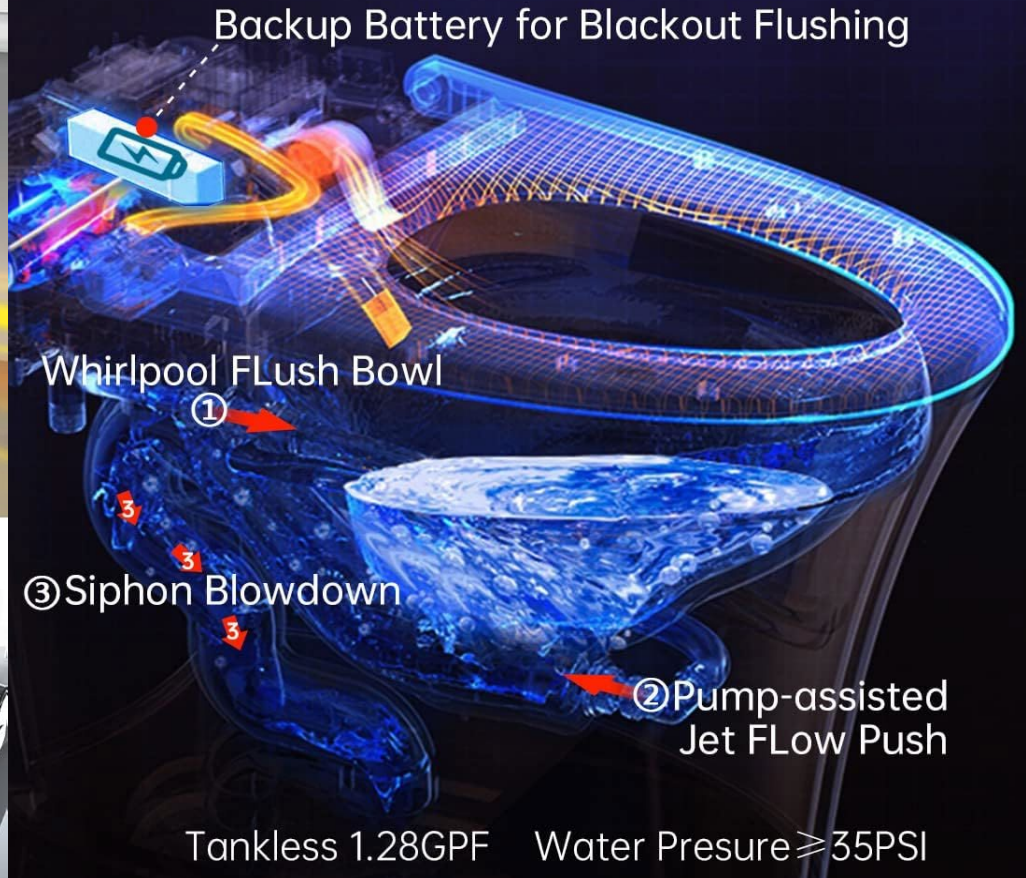

# Intelligent Core & Boost Turbo Flush

### SEAT RING HEATING

- Gear 1 34°C
- Gear 2 37°C
- Gear 3 40°C
- Gear 4 Normal Temperature

Buttocks Washing

Female Cleaning

Move Cleaning

Automatic Cleaning

Automatic Lid and Seat

Automatic clamshell sensing distance can be adjusted  
Adjust the sensing distance according to the size of the bathroom,  
living habits, etc.