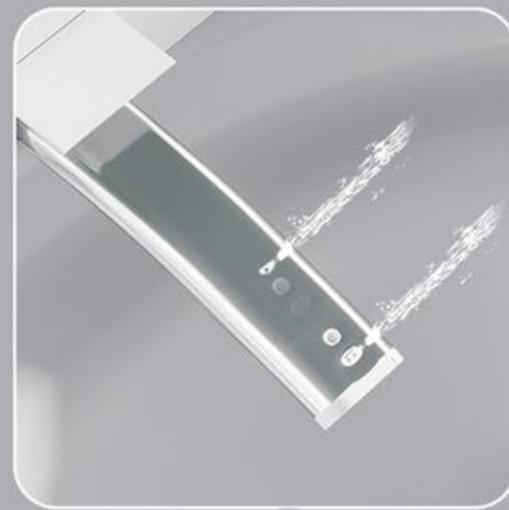

### SEAT RING HEATING

- Gear 1 34°C
- Gear 2 37°C
- Gear 3 40°C
- Gear 4 Normal Temperature

Buttocks Washing

Female Cleaning

Move Cleaning

Automatic Cleaning

Automatic Lid and Seat

Automatic clamshell sensing distance can be adjusted  
Adjust the sensing distance according to the size of the bathroom,  
living habits, etc.

110cm 90cm 70cm 50cm 30cm

Lady usage scenario

Close to the flap

In use

Closet Flapp

Automatic closure

Men's usage scenarios

Close to the flap