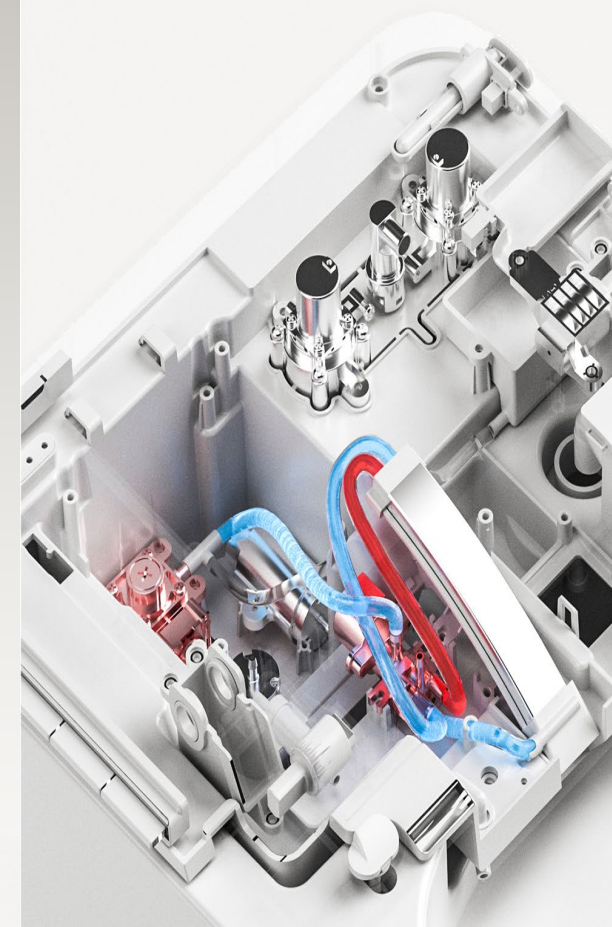

Variable frequency live water ready to use

Frequency conversion constant temperature
heating of living water, goodbye to cold and hot
Skin-friendly comfort satisfies different groups
of people, and is not afraid of cold winter