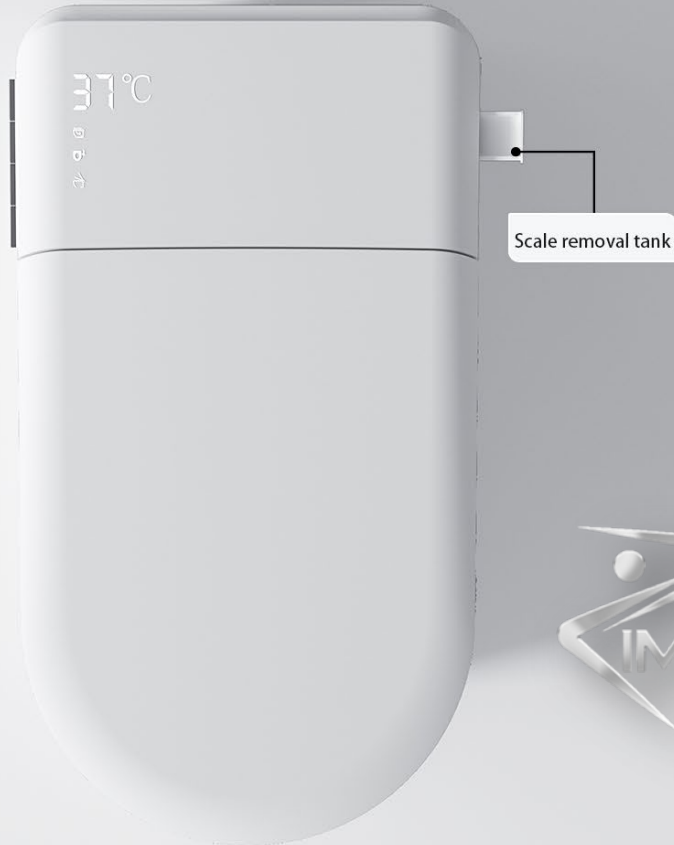

Generous quietly elegant Tianche

Ultra thin minimalis bathroom new experie

No water pressure limit | Full Cover Foam Shield | Scale cleaning technolo

ZIMA HOME

Ultra-thin and simple, there is a 'seat'

Simple and ultra-thin lines,
abandoning cumbersome and bulky styles

Design a thinner cover to
redefine minimalist versatility

ZIMA HOME

Scale purification function Effectively filter out residual heavy metals

Equipped with a scale removal function, it can balance the water quality acid and alkali after adding the scale removal liquid Effectively filter the heavy metal elements in scale to protect health

Tmall Genius

Intelligent voice control,
can listen and do

Scale purification

Self-cleaning and scale removal,
as good as new

Independent switch

Designed for seniors Take control
of smart life with ease

Hidden high-pressure water tank