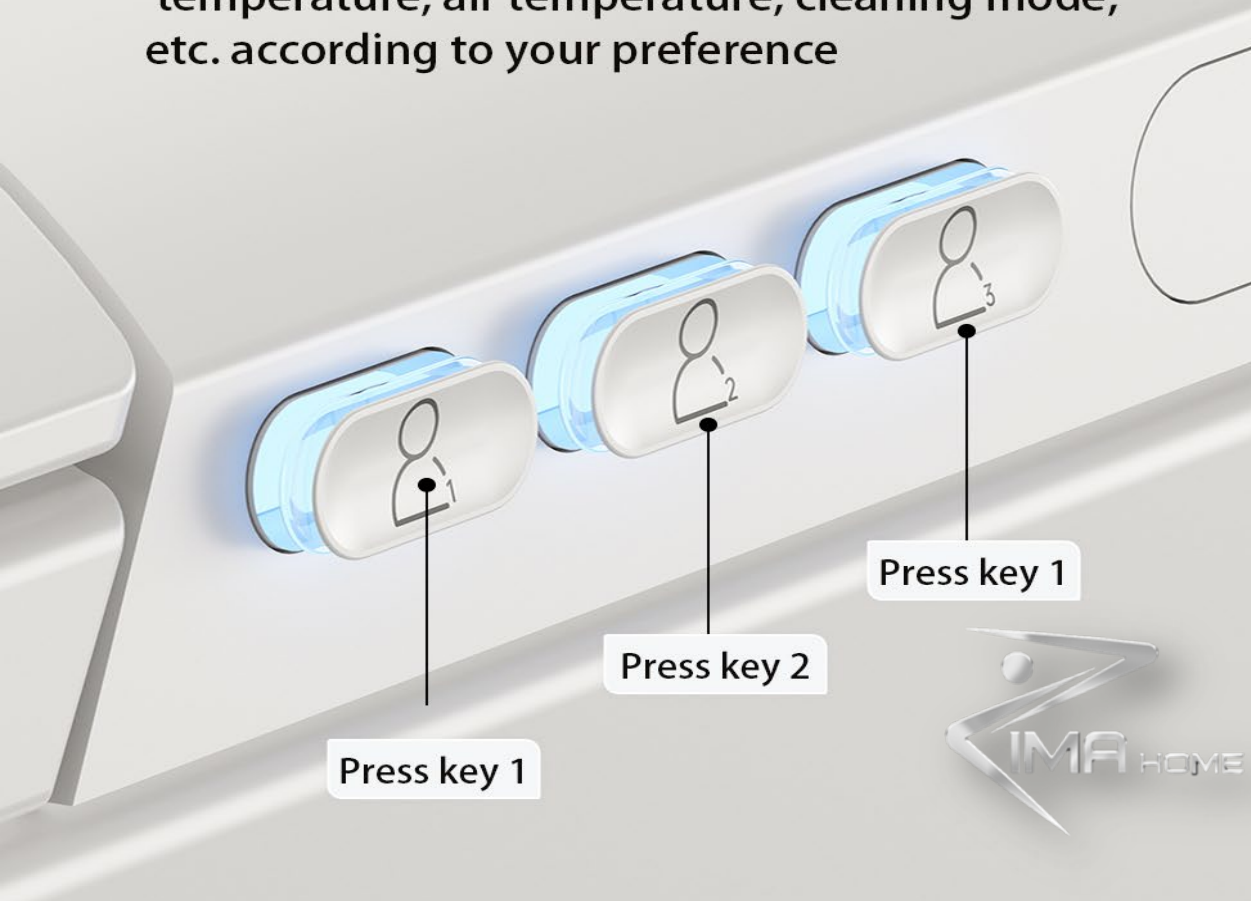

Automatic clamshell sensing distance can be adjusted

Adjust the sensing distance according to the size of the bathroom,
living habits, etc.

5 sensing distances can be adjusted

110cm

90cm

70cm

50cm

30cm

Thermostatic seat

Warm air drying

4 water temperatures

Multi-user memory keys Custom-made private toilet

The side body is equipped with a user memory key to switch with a light tap
You can set the seat temperature, water temperature, air temperature, cleaning mode, etc. according to your preference

Details make experiences

HD display

All functions, real-time display

Night light lighting

Soft light night light lighting,
toilet not dark

Versatile configuration options

Function	Lite version	Standard version	Standard de Version	Top-of-the-line version	Ultimate
Tmall Genius	•	•	•	•	✓
Intelligent AI voice	•	•	•	✓	•
Rotate the bubble shield	•	•	•	✓	✓
Scale purification system	•	•	•	✓	✓
Induction radar	•	•	•	✓	✓
UV germicidal spray bar	•	✓	✓	✓	✓
Interligent Aivois	•	✓	✓	✓	✓
Doorbell flush button	•	✓	✓	✓	✓
User memory	•	✓	✓	✓	✓
Mini Program Interconnection	•	✓	✓	✓	✓
Foot controlled flushing	✓	✓	✓	✓	✓
Automatic flushing	✓	✓	✓	✓	✓
Hip cleaning	•	✓	✓	✓	✓
Female cleaning	•	✓	✓	✓	✓
Mobile cleaning	•	✓	✓	✓	✓
Warm air drying	•	✓	✓	✓	✓
Seat ring heating	✓	✓	✓	✓	✓
Intelligent screen display	•	✓	✓	✓	✓
Power outage flushing	✓	✓	✓	✓	✓
Convenient keystrokes	•	✓	✓	✓	✓
Move the spray bar	•	✓	✓	✓	✓
Smart power saving	✓	✓	✓	✓	✓
Night light lighting	✓	✓	✓	✓	✓
Take a seat on the wall	✓	✓	✓	✓	✓
That is, hot water	•	✓	✓	✓	✓
Silence ramp down	✓	✓	✓	✓	✓
Temperature regulation	•	✓	✓	✓	✓
POST	✓	✓	✓	✓	✓
Flame retardant seat ring	✓	✓	✓	✓	✓
PX4 waterproof	✓	✓	✓	✓	✓
POST	✓	✓	✓	✓	✓
Leakage protection	✓	✓	✓	✓	✓
Dry burn protection	✓	✓	✓	✓	✓
Overheat protection	✓	✓	✓	✓	✓
High voltage protection	✓	✓	✓	✓	✓
Low voltage protection	✓	✓	✓	✓	✓