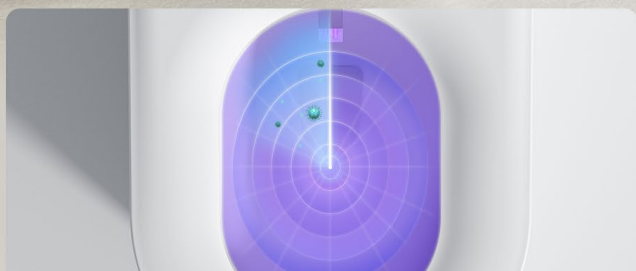

Design a thinner cover to
redefine minimalist versatility

ZIMA HOME

Scale purification function Effectively filter out residual heavy metals

Equipped with a scale removal function, it can balance the water quality acid and alkali after adding the scale removal liquid Effectively filter the heavy metal elements in scale to protect health

Tmall Genius

Intelligent voice control,
can listen and do

Scale purification

Self-cleaning and scale removal,
as good as new

Independent switch

Designed for seniors Take control
of smart life with ease

Hidden high-pressure water tank

No residue in pressurization

Ultraviolet sterilization without fear of contact

Closing the lid automatically scans and sterilizes in all directions, effectively removing bacteria
Safe and efficient without residue, creating a healthy toilet environment

UV UV sterilization

One

Closed lid automatic sterilization 90 seconds omnidirectional light scanning

This smart toilet
Built-in liquid adding design,
invisible and beautiful

Removes scale from all sides

Start the descaling program and the internal lines are self-cleaning